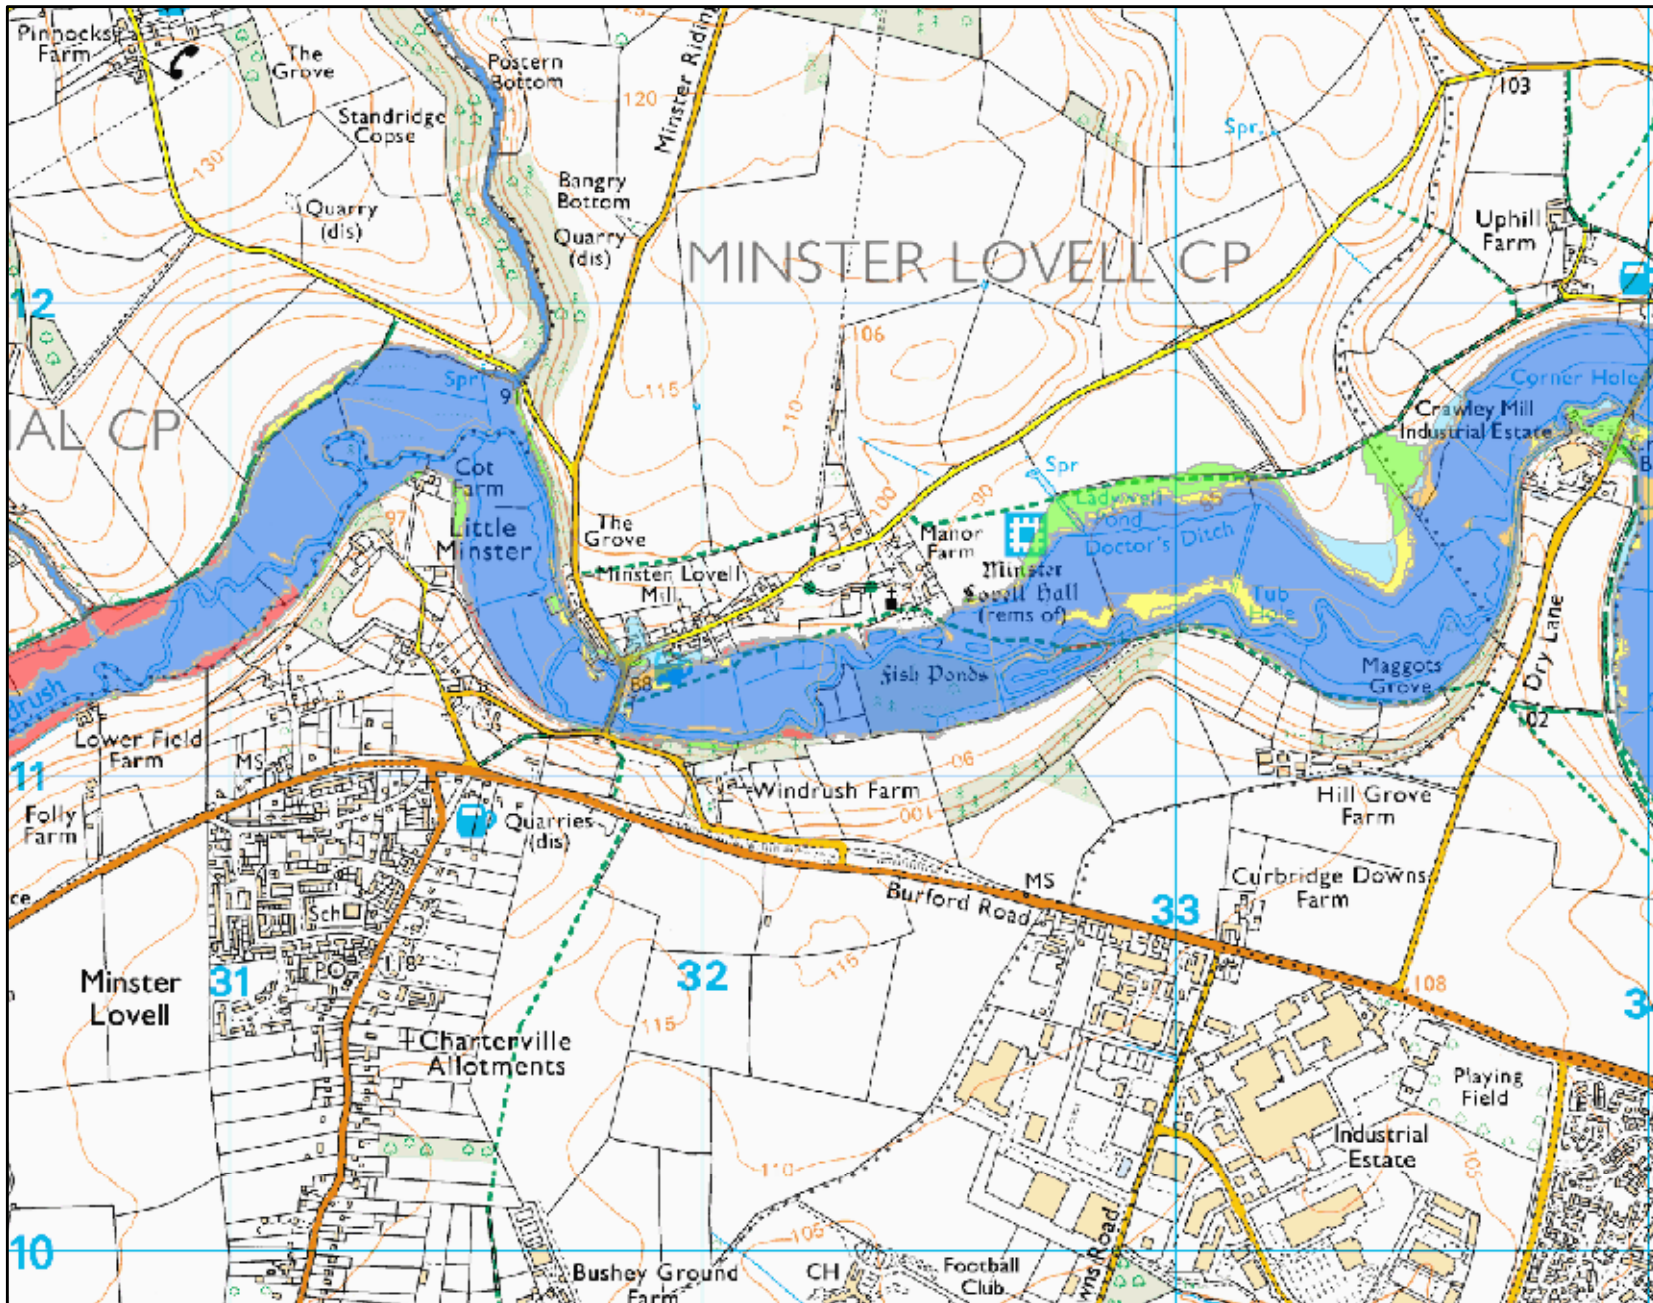

Flood risk changes - Minster Lovell

Scale 1:16,000

Legend

- Flooding from rivers (unchanged)
- Extent of Extreme Flood (unchanged)
- Removed from Flood Map
- Increased Flood Risk
- New to Flood Map
- Decreased Flood Risk