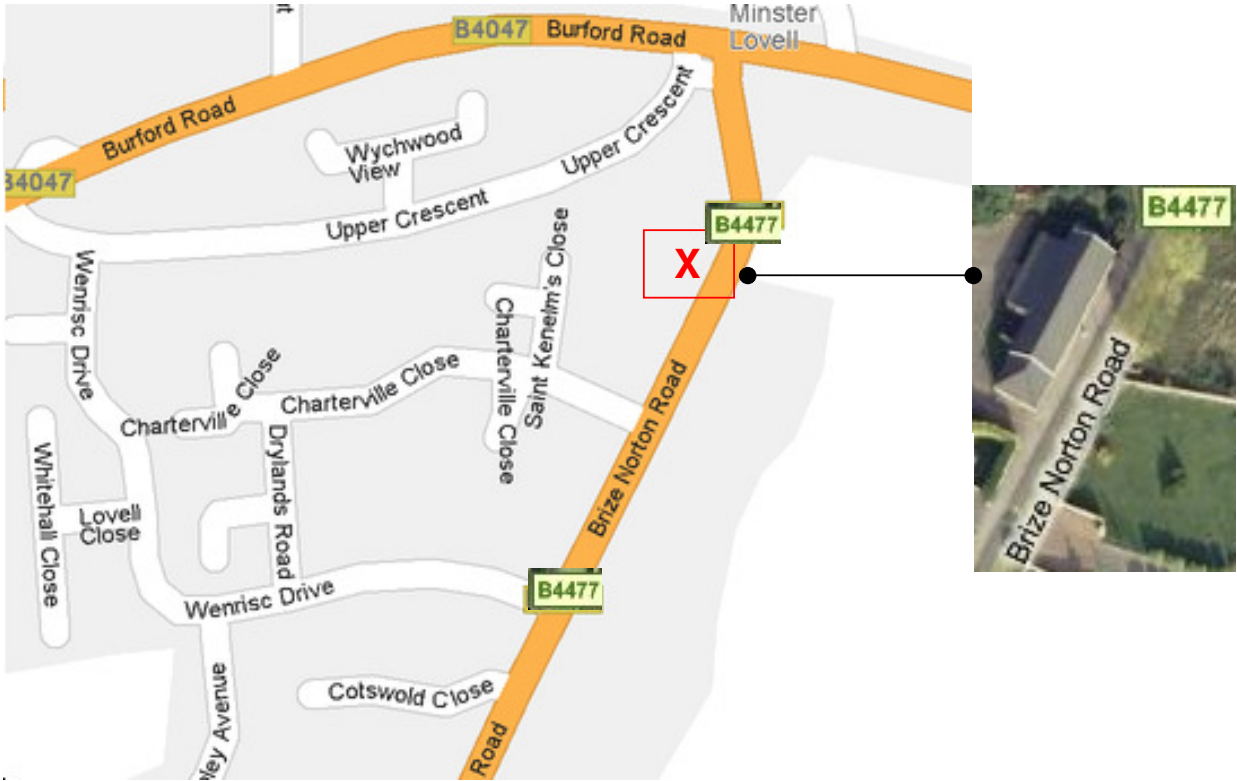

DIRECTIONS FOR ST KENELM'S HALL, BRIZE NORTON ROAD, MINSTER LOVELL

← Burford via B4047 Witney →

Carterton & A40
via B4477